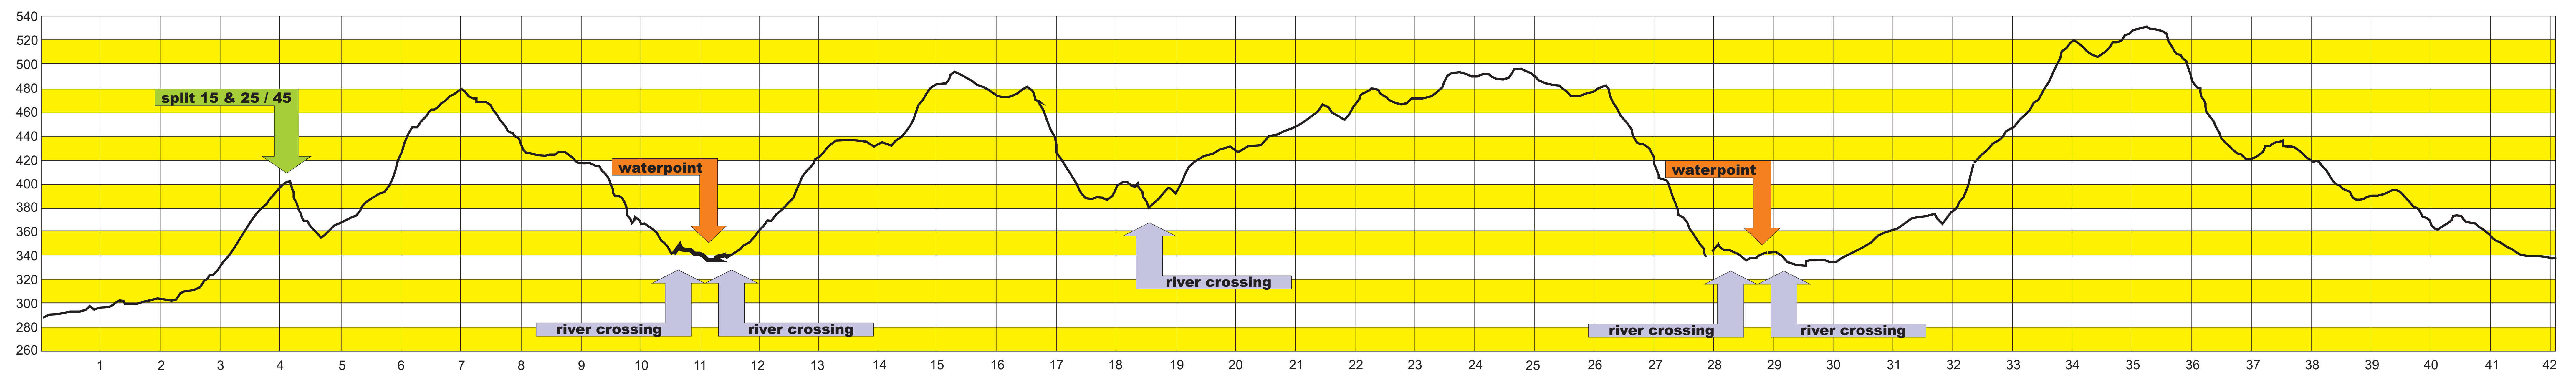

Full Moon Midnight Run @ Chandelier route profiles

15km

25km

45km