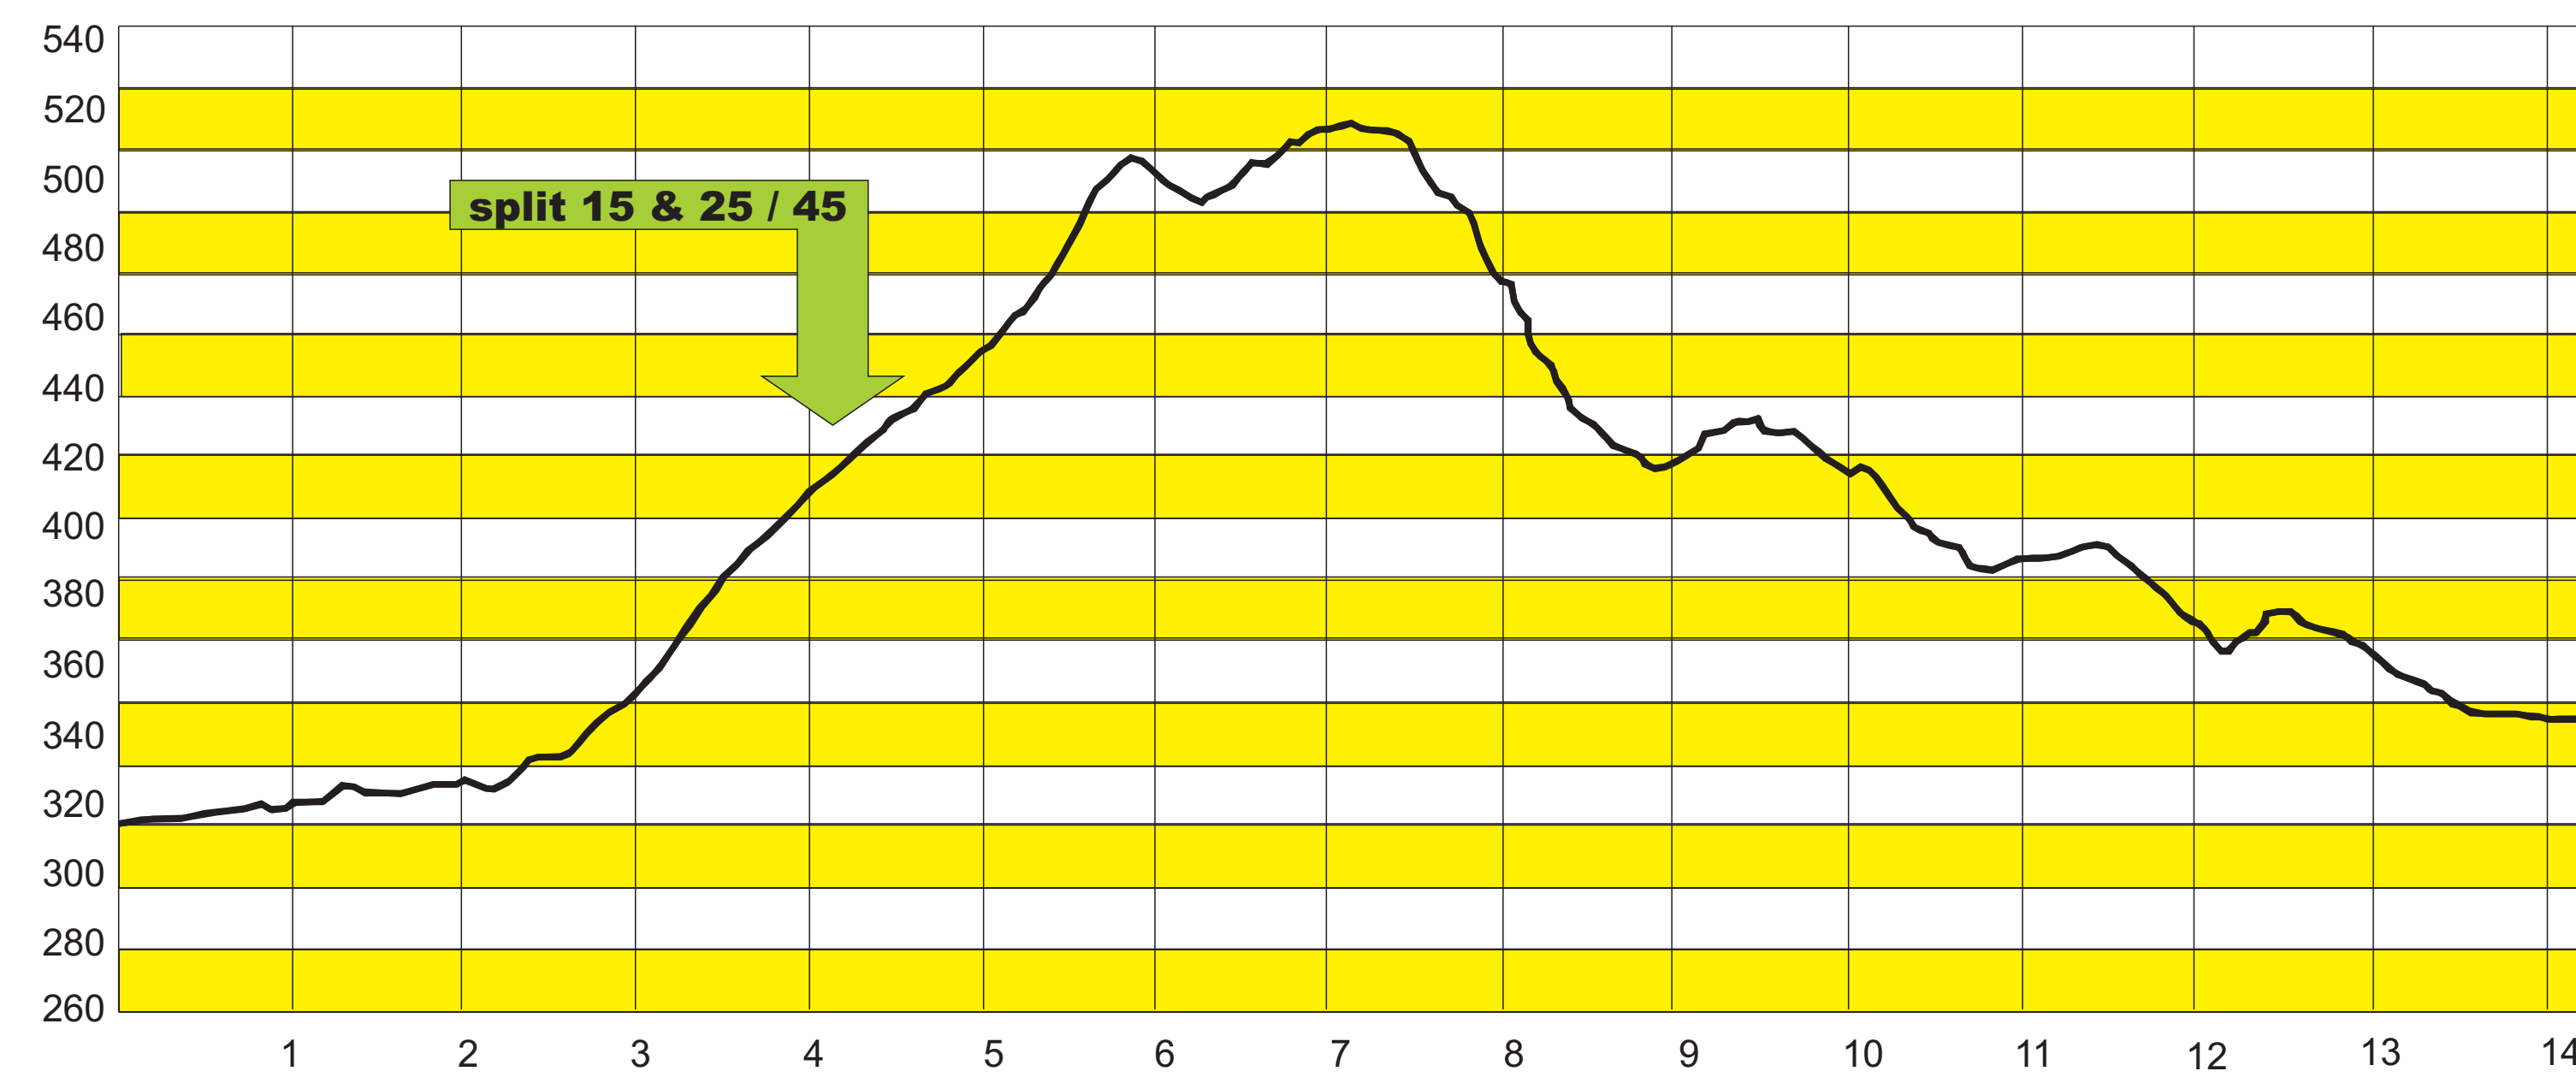

Full Moon Midnight Run @ Chandelier route profiles

15km

25km

45km