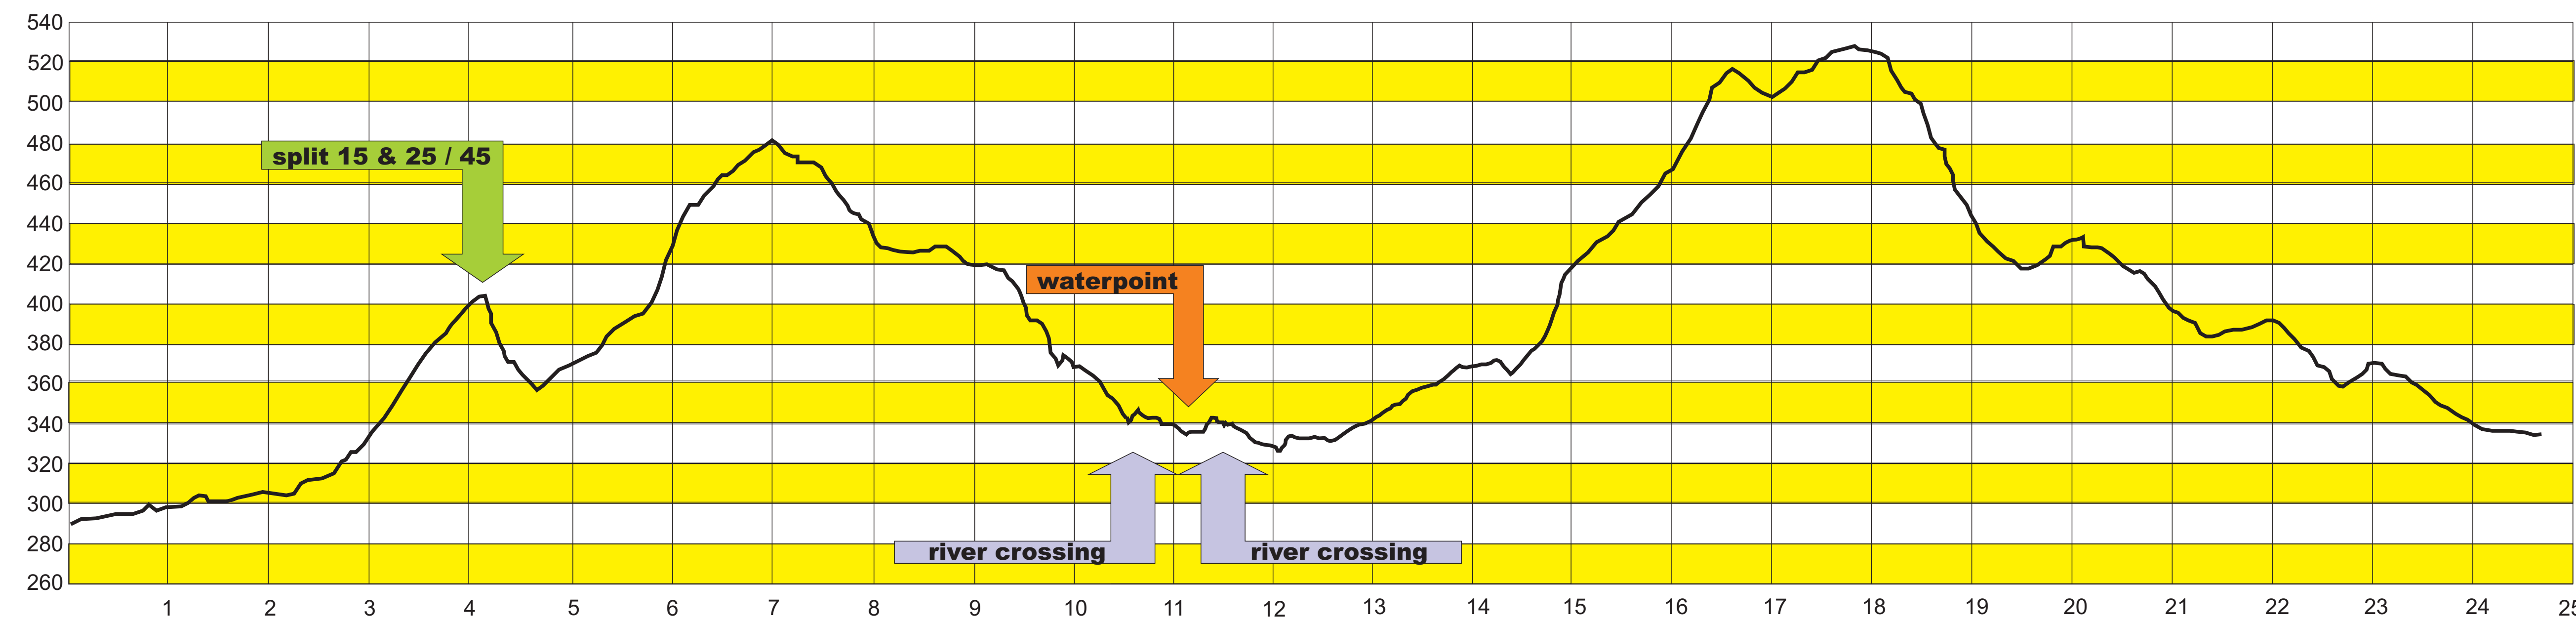

Full Moon Midnight Run @ Chandelier route profiles

15km

25km

45km